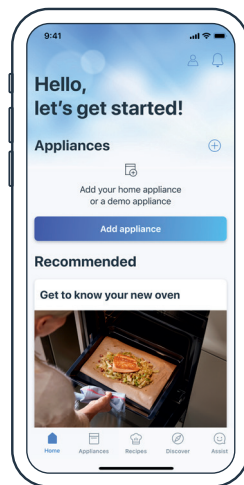

Quick Start Guide

Connect your oven with Home Connect today

1. 1 Download the Home Connect app and follow the instructions

Selected benefits of Home Connect

- → Control your oven via the app, and receive useful tips – even when you're out and about.
- → Find the ideal oven settings with ease using a voice assistant.
- → Benefit from inspiring recipes now and additional programmes in future.

1. 2 Scan here to connect with the Home Connect app