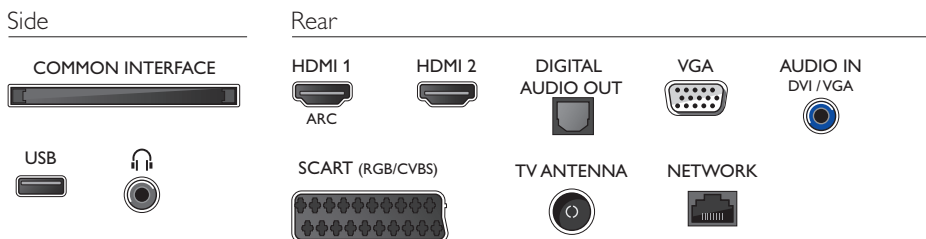

Accessories

- Included accessories: Remote Control, 2 x AAA Batteries, Power cord, Quick start guide, Legal and safety brochure, Warranty Leaflet, Table top stand

Connections

Issue date 2017-07-21

Version: 6.2.1