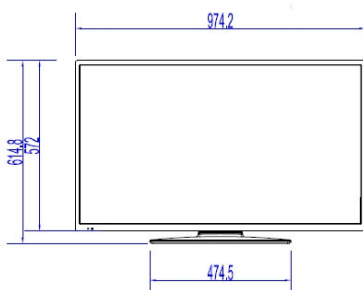

Specifications

Picture/Display

- Display: LED Full HD
- Diagonal screen size: 43 inch / 108 cm
- Aspect ratio: 16:9
- Panel resolution: 1920x1080p
- Brightness: 300 cd/m²
- Viewing angle: 178° (H) / 178° (V)
- Contrast ratio (typical): 1200

Accessories

- Included: Remote Control 22AV1407A/12, 2xAAA Batteries, Tabletop Stand, Warranty Leaflet, Legal and Safety brochure
- Optional: Setup RC 22AV9573A, Remote Control 22AV1601A/12

Power

- Mains power: AC 220-240V; 50-60Hz
- Energy Label Class: A++
- Eu Energy Label power: 37 W
- Annual energy consumption: 54 kWh
- Standby power consumption: <0.3 W
- Power Saving Features: Eco mode
- Ambient temperature: 5 °C to 45 °C

Dimensions

- Set dimensions (W x H x D): 974 x 572 x 64/93 mm
- Set dimensions with stand (W x H x D): 974 x 615 x 220 mm
- Product weight: 8.3 kg
- Product weight (+stand): 9.2 kg
- VESA wall mount compatible: M6, 200 x 200 mm