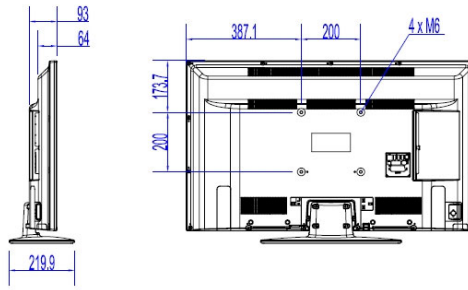

Specifications

Picture/Display

- Display: LED Full HD
- Diagonal screen size: 43 inch / 108 cm
- Aspect ratio: 16:9
- Panel resolution: 1920x1080p
- Brightness: 300 cd/m²
- Viewing angle: 178° (H) / 178° (V)
- Contrast ratio (typical): 1200

Accessories

- Included: Remote Control 22AV1407A/12, 2xAAA Batteries, Tabletop Stand, Warranty Leaflet, Legal and Safety brochure
- Optional: Setup RC 22AV9573A, Remote Control 22AV1601A/12

Power

- Mains power: AC 220-240V; 50-60Hz
- Energy Label Class: A++
- Eu Energy Label power: 37 W
- Annual energy consumption: 54 kWh
- Standby power consumption: <0.3 W
- Power Saving Features: Eco mode
- Ambient temperature: 5 °C to 45 °C

Dimensions

- Set dimensions (W x H x D): 974 x 572 x 64/93 mm
- Set dimensions with stand (W x H x D): 974 x 615 x 220 mm
- Product weight: 8.3 kg
- Product weight (+stand): 9.2 kg
- VESA wall mount compatible: M6, 200 x 200 mm