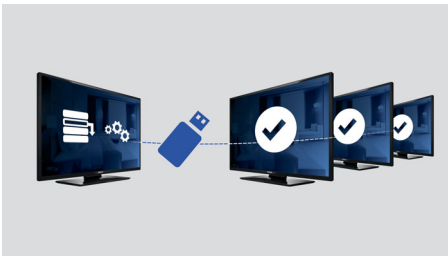

PHILIPS

Highlights

Welcome page

A welcome page is displayed each time the TV set is switched on. The welcome page can be branded and customized easily at the time of installation via a simple welcome image in .png format.

USB Cloning

Provides the ability to easily copy all programming and channel programming

settings from one TV into other TV sets in less than a minute. The feature ensures uniformity between TV sets and significantly reduces installation time and costs.

USB (photos, music, video)

Share the fun. Connect your USB memory-stick, digital camera, mp3 player or other multimedia device to the USB port on your TV to enjoy photos, videos and music with the easy to use onscreen content browser.

One combined channel list

One integrated channel list for digital and analogue channels. This allows the guest to zapp seamless between Analogue and Digital channels.

Advanced volume control

With advanced volume control you can install the start-up volume of the TV and predifine the volume range with which the TV set is allowed to operate, preventing excessive volume adjustments and avoiding disturbance of next door guests.