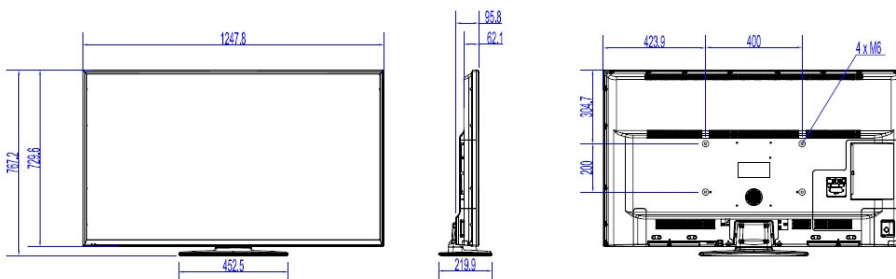

## Picture/Display

- Display: 4K Ultra HD LED
- Diagonal screen size: 55 inch / 139 cm
- Aspect ratio: 16:9
- Panel resolution: 3840x2160p
- Brightness: 350 cd/m<sup>2</sup>
- Contrast ratio (typical): 4000
- Viewing angle: 178° (H) / 178° (V)

## Dimensions

- Set dimensions (W x H x D): 1248 x 730 x 62/96 mm
- Set dimensions with stand (W x H x D): 1248 x 767 x 220 mm
- Product weight: 13.8 kg
- Product weight (+stand): 14.7 kg
- VESA wall mount compatible: M6, 400 x 400 mm