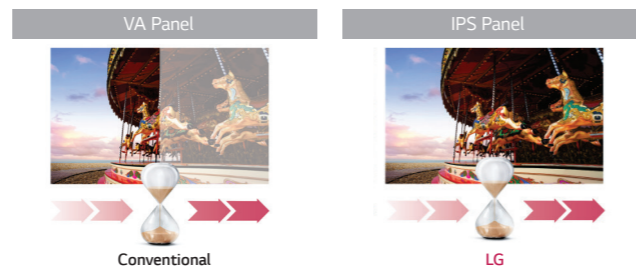

TEMPERATURE RESISTENT PANEL TEMPERATURE