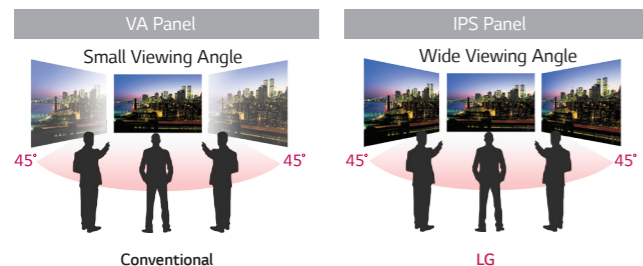

## DISPLAY

### SUPER NARROW BEZEL

47" super narrow bezel 4.9mm and 55" super narrow bezel 3.5mm video wall displays create visually stunning digital wall that is easily installed, maintained and managed.

### WIDE VIEWING ANGLE

IPS panels have the better control of liquid crystal and in consequence, it allows you to watch the screen virtually at any angle.