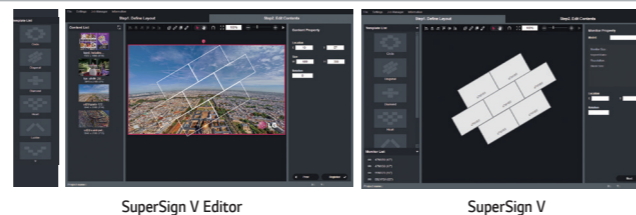

SOFTWARE

SUPERSIGN V FOR DYNAMIC LAYOUT

- Use given templates to configure video wall layout easily
- Rotate, cut and edit content according to a defined layout
- Flexible content editing in various layouts is viable
- Scheduled-based content playback based on time and day
- Distribute content to media players as well