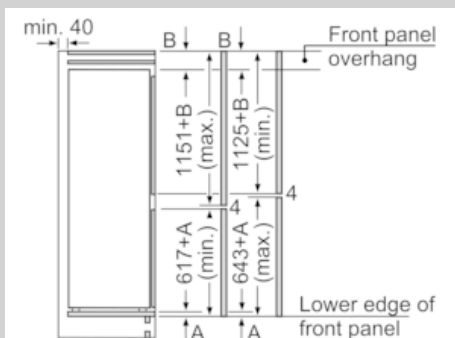

- lowFrost freezer
- Removeable safety glass shelves in freezer
- 2 transparent freezer drawers, 1 bigbox

Dimension and installation

- Dimensions: 177.2 cm H x 55.8 cm W x 54.5 cm D
- Niche Dimensions: 177.5 cm H x 56 cm W x 55 cm D

Design features

Dimension and installation

Additional features

N 70, Built-in fridge-freezer with freezer at bottom,
 177.2 x 55.8 cm
 KI6873FE0G

Dimensioned drawings

measurements in mm

Recommended gap dimensions for flat hinges

F	R	X
16-19	0-3	2.5
20	0-1	3
	2-3	2.5
21	0-1	3
	2-3	2.5
22	0	4
	1	3.5
	2-3	3

The gap dimensions recommended in the table must be adhered to in order to ensure that appliance doors do not collide with anything when they are opened, and to avoid causing damage to kitchen units.

The specified unit door dimensions are valid for a door gap of 4 mm.

measurements in mm