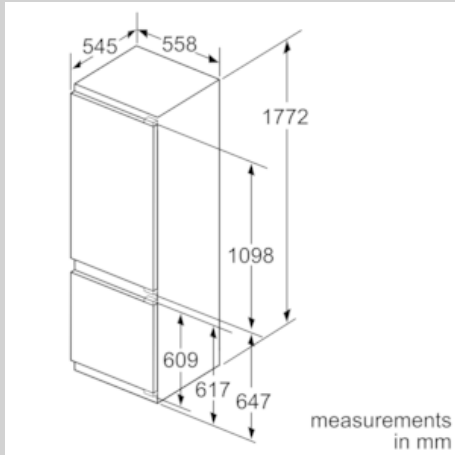

- lowFrost freezer
- Removeable safety glass shelves in freezer
- 2 transparent freezer drawers, 1 bigbox

Dimension and installation

- Dimensions: 177.2 cm H x 55.8 cm W x 54.5 cm D
- Niche Dimensions: 177.5 cm H x 56 cm W x 55 cm D

Key features - Fridge section

- Right hinged door, reversible
- Connection value 90 W
- 220 - 240 V

Key features - Freezer section

- KI6873FE0G
- bottle holder in door tray

Country Specific Options

- Based on the results of the standard 24-hour test. Actual consumption depends on usage/position of the appliance.

Design features

Dimension and installation

Additional features

N 70, Built-in fridge-freezer with freezer at bottom,
 177.2 x 55.8 cm
 KI6873FE0G

Dimensioned drawings

measurements in mm

Recommended gap dimensions for flat hinges

The specified unit door dimensions are valid for a door gap of 4 mm.

measurements in mm