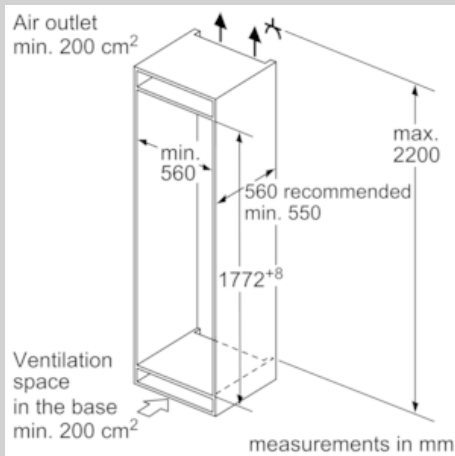

- lowFrost freezer
- Removeable safety glass shelves in freezer
- 2 transparent freezer drawers, 1 bigbox

Dimension and installation

- Dimensions: 177.2 cm H x 55.8 cm W x 54.5 cm D
- Niche Dimensions: 177.5 cm H x 56 cm W x 55 cm D

Design features

Dimension and installation

Additional features

N 70, Built-in fridge-freezer with freezer at bottom,
 177.2 x 55.8 cm
 KI6873FE0G

Dimensioned drawings

measurements in mm

Recommended gap dimensions for flat hinges

F	R	X
16-19	0-3	2.5
20	0-1	3
	2-3	2.5
21	0-1	3
	2-3	2.5
22	0	4
	1	3.5
	2-3	3

The gap dimensions recommended in the table must be adhered to in order to ensure that appliance doors do not collide with anything when they are opened, and to avoid causing damage to kitchen units.

The specified unit door dimensions are valid for a door gap of 4 mm.

measurements in mm