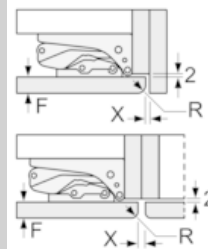

Key features - Fridge section

- Right hinged door, reversible
- Connection value 90 W
- 220 - 240 V

Key features - Freezer section

- KI6873FE0G
- bottle holder in door tray

Country Specific Options

- Based on the results of the standard 24-hour test. Actual consumption depends on usage/position of the appliance.

Design features

Dimension and installation

Additional features

N 70, Built-in fridge-freezer with freezer at bottom,
 177.2 x 55.8 cm
 KI6873FE0G

Dimensioned drawings

measurements in mm

Recommended gap dimensions for flat hinges

F	R	X
16-19	0-3	2.5
20	0-1	3
	2-3	2.5
21	0-1	3
	2-3	2.5
22	0	4
	1	3.5
	2-3	3

The gap dimensions recommended in the table must be adhered to in order to ensure that appliance doors do not collide with anything when they are opened, and to avoid causing damage to kitchen units.

The specified unit door dimensions are valid for a door gap of 4 mm.

measurements in mm