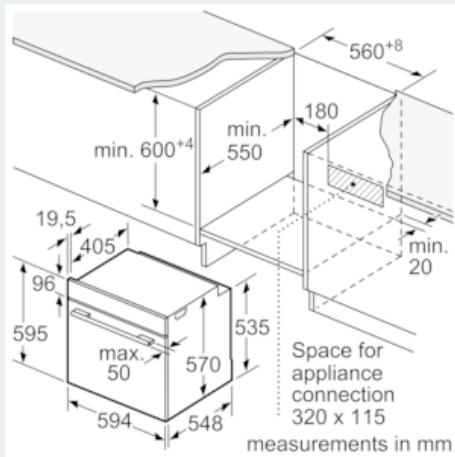

Features

Technical Data

Color / Material Front : Stainless steel
 Construction type : Built-in
 Integrated Cleaning system : Pyrolytic
 Required niche size for installation (HxWxD) : 585-595 x 560-568 x 550
 Dimensions : 595 x 594 x 548
 Dimensions of the packed product (HxWxD) (mm) : 675 x 690 x 660
 Control Panel Material : Glass
 Door Material : Glass
 Net weight (kg) : 38.180
 Usable volume of cavity (l) : 71
 Cooking method : Conventional heat, Full width grill, Hot Air, Hotair gentle, Hot air grilling, low temperature cooking, Pizza setting
 First cavity material : Other
 Oven control : electronic
 Number of interior lights : 1
 Approval certificates : CE, VDE
 Length of electrical supply cord (cm) : 120
 EAN code : 4242003861158
 Number of cavities (2010/30/EC) : 1
 Energy efficiency rating : A
 Energy consumption per cycle conventional (2010/30/EC) : 0.99
 Energy consumption per cycle forced air convection (2010/30/EC) : 0.81
 Energy efficiency index (2010/30/EC) : 95.3
 Connection rating (W) : 3600
 Current (A) : 16
 Voltage (V) : 220-240
 Frequency (Hz) : 50; 60
 Plug type : no plug

Accessories

- 2 x combination grid, 1 x universal pan
- 1 varioClip rail, Stop function

Technical information

- Energy efficiency rating (acc. EU Nr. 65/2014): A
- Energy consumption per cycle in conventional mode: 0.99 kWh
- Energy consumption per cycle in fan-forced convection mode: 0.81 kWh
- Number of cavities: Main cavity
- Heat source: electrical
- Cavity volume: 71 litres
- Temperature range 30 °C - 275 °C
- Total connected load electric: 3.6 KW
- 120 cm Cable length
- Nominal voltage: 220 - 240 V
- Appliance dimension (hxwxd): 595 mm x 594 mm x 548 mm

- Niche dimension (hxwxd): 585 mm - 595 mm x 560 mm - 568 mm x 550 mm
- Please refer to the dimensions provided in the installation manual

**iQ500, Built-in oven, 60 x 60 cm,
Stainless steel
HB578A0S6B**

Dimensioned drawings

Installation with a hob.