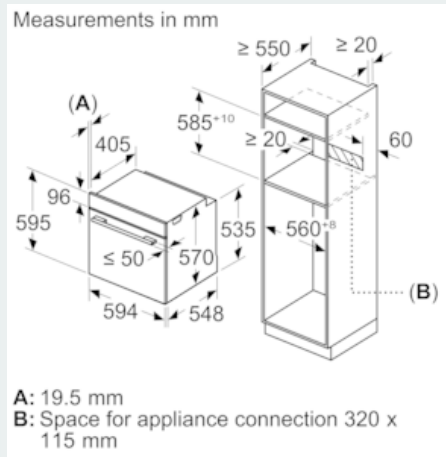

Features

Technical Data

Color / Material Front : Stainless steel
 Construction type : Built-in
 Integrated Cleaning system : Pyrolytic
 Required niche size for installation (HxWxD) : 585-595 x 560-568 x 550
 Dimensions : 595 x 594 x 548
 Dimensions of the packed product (HxWxD) (mm) : 675 x 690 x 660
 Control Panel Material : Glass
 Door Material : Glass
 Net weight (kg) : 38.180
 Usable volume of cavity (l) : 71
 Cooking method : Conventional heat, Full width grill, Hot Air, Hotair gentle, Hot air grilling, low temperature cooking, Pizza setting
 First cavity material : Other
 Oven control : electronic
 Number of interior lights : 1
 Approval certificates : CE, VDE
 Length of electrical supply cord (cm) : 120
 EAN code : 4242003861158
 Number of cavities (2010/30/EC) : 1
 Energy efficiency rating : A
 Energy consumption per cycle conventional (2010/30/EC) : 0.99
 Energy consumption per cycle forced air convection (2010/30/EC) : 0.81
 Energy efficiency index (2010/30/EC) : 95.3
 Connection rating (W) : 3600
 Current (A) : 16
 Voltage (V) : 220-240
 Frequency (Hz) : 50; 60
 Plug type : no plug

Accessories

- 2 x combination grid, 1 x universal pan
- 1 varioClip rail, Stop function

Technical information

- Energy efficiency rating (acc. EU Nr. 65/2014): A
- Energy consumption per cycle in conventional mode: 0.99 kWh
- Energy consumption per cycle in fan-forced convection mode: 0.81 kWh
- Number of cavities: Main cavity
- Heat source: electrical
- Cavity volume: 71 litres
- Temperature range 30 °C - 275 °C
- Total connected load electric: 3.6 KW
- 120 cm Cable length
- Nominal voltage: 220 - 240 V
- Appliance dimension (hxwxd): 595 mm x 594 mm x 548 mm

- Niche dimension (hxwxd): 585 mm - 595 mm x 560 mm - 568 mm x 550 mm
- Please refer to the dimensions provided in the installation manual

**iQ500, Built-in oven, 60 x 60 cm,
Stainless steel
HB578A0S6B**

Dimensioned drawings

Installation with a hob.