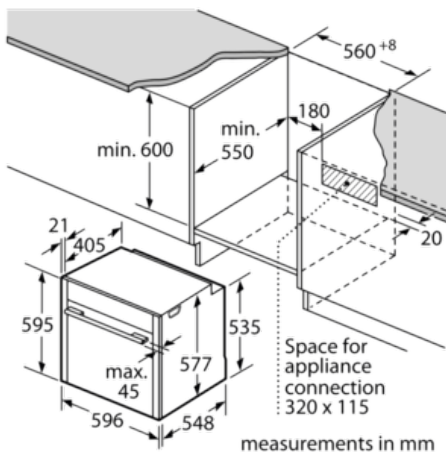

### Performance/technical information

- Energy efficiency rating (acc. EU Nr. 65/2014): A+
  - Energy consumption per cycle in conventional mode: 0.87 kwh
  - Energy consumption per cycle in fan-forced convection mode: 0.69 kwh
  - Number of cavities: Main cavity
  - Heat source: electrical
  - Cavity volume: 71 litre
- Total connected load electric: 2.99 KW
- Temperature range 40 °C - 275 °C
- Length of mains cable: 120 cm
- Nominal voltage: 220 - 240 V
- Appliance dimension (hxwxd): 595 mm x 596 mm x 548 mm
- Niche dimension (hxwxd): 585 mm - 595 mm x 560 mm - 568 mm x 550 mm
- Please refer to the dimensions provided in the installation manual

N 70  
 B27CR22N1B  
 SINGLE OVEN

Dimensioned drawings

Installation with a hob.

measurements in mm

If the appliance will be installed underneath a hob, the following worktop thicknesses (including substructure if necessary) must be taken into account.

Hob type	min. worktop thickness	
	fitted	flush
Induction hob	37 mm	38 mm
Full surface Induction hob	47 mm	48 mm
Gas hob	30 mm	38 mm
Electric hob	27 mm	30 mm

measurements in mm

measurements in mm