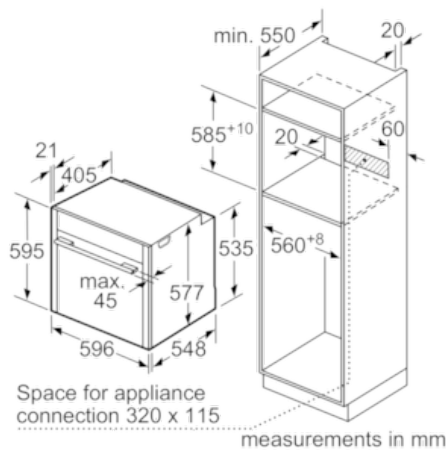

### Performance/technical information

- Energy efficiency rating (acc. EU Nr. 65/2014): A+
  - Energy consumption per cycle in conventional mode: 0.87 kwh
  - Energy consumption per cycle in fan-forced convection mode: 0.69 kwh
  - Number of cavities: Main cavity
  - Heat source: electrical
  - Cavity volume: 71 litre
- Total connected load electric: 2.99 KW
- Temperature range 40 °C - 275 °C
- Length of mains cable: 120 cm
- Nominal voltage: 220 - 240 V
- Appliance dimension (hxwxd): 595 mm x 596 mm x 548 mm
- Niche dimension (hxwxd): 585 mm - 595 mm x 560 mm - 568 mm x 550 mm
- Please refer to the dimensions provided in the installation manual

N 70  
 B27CR22N1B  
 SINGLE OVEN

Dimensioned drawings

Installation with a hob.

measurements in mm

If the appliance will be installed underneath a hob, the following worktop thicknesses (including substructure if necessary) must be taken into account.

Hob type	min. worktop thickness	
	fitted	flush
Induction hob	37 mm	38 mm
Full surface Induction hob	47 mm	48 mm
Gas hob	30 mm	38 mm
Electric hob	27 mm	30 mm

measurements in mm

measurements in mm