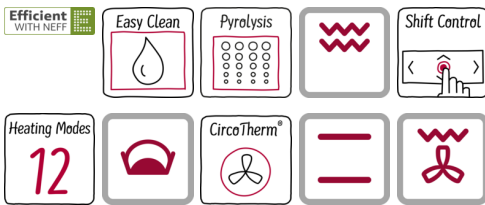

N 70  
B27CR22N1B  
SINGLE OVEN

COOKING PASSION SINCE 1877

A+

Built-in oven with CircoTherm® - The award-winning hot air system from Neff

- ✓ CircoTherm® - the unique hot air-system for simultaneous baking and roasting on up to 3 levels
- ✓ Dual cleaning options:
- ✓ Pyrolytic following heavy use - just let the oven interior clean itself.
- ✓ EasyClean® - the quick and easy option for day to day maintenance.
- ✓ TFT display - the high-resolution display takes you straight to the programme of your choice.
- ✓ Shift Control - fast navigation through menus and simple operation with the TFT display.
- ✓ Hinged door

Features

Technical Data

Color / Material Front : Stainless steel  
 Construction type : Built-in  
 Integrated Cleaning system : Hydrolytic, Pyrolytic  
 Required niche size for installation (HxWxD) : 585-595 x 560-568 x 550  
 Dimensions of the product (mm) : 595 x 596 x 548  
 Dimensions of the packed product (HxWxD) (mm) : 670 x 680 x 670  
 Control Panel Material : Stainless steel  
 Door Material : Glass  
 Net weight (kg) : 37.7  
 Usable volume of cavity (l) : 71  
 Cooking method : , Bottom heat, Bread Baking Setting, Conventional heat, Dough proving setting, Full width grill, Half width grill, Hot Air, Hot Air-Eco, Hot air grilling, low temperature cooking, Pizza setting  
 First cavity material : Enamelled  
 Temperature control : electronic  
 Number of interior lights : 1  
 Approval certificates : CE, VDE  
 Length of electrical supply cord (cm) : 120  
 EAN code : 4242004197287  
 Number of cavities (2010/30/EC) : 1  
 Energy efficiency class (2010/30/EC) : A+  
 Energy consumption per cycle conventional (2010/30/EC) : 0.87  
 Energy consumption per cycle forced air convection (2010/30/EC) : 0.69  
 Energy efficiency index (2010/30/EC) : 81.2  
 Electrical connection rating (W) : 2990  
 Current (A) : 13  
 Voltage (V) : 220-240  
 Frequency (Hz) : 60; 50  
 Plug type : no plug