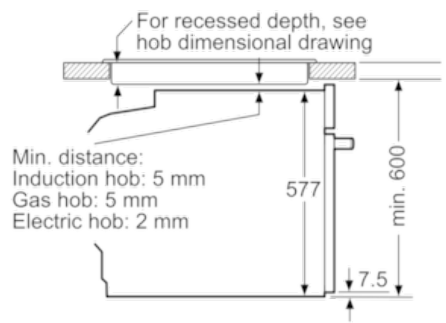

### Accessories

- 2 x combination grid, 1 x universal pan

### Performance/technical information

- Energy efficiency rating (acc. EU Nr. 65/2014): A+
  - Energy consumption per cycle in conventional mode: 0.87 kwh
  - Energy consumption per cycle in fan-forced convection mode: 0.69 kwh
  - Number of cavities: Main cavity
  - Heat source: electrical
  - Cavity volume: 71 litre
- Total connected load electric: 2.99 KW
- Temperature range 40 °C - 275 °C
- Length of mains cable: 120 cm
- Nominal voltage: 220 - 240 V
- Appliance dimension (hxwxd): 595 mm x 596 mm x 548 mm
- Niche dimension (hxwxd): 585 mm - 595 mm x 560 mm - 568 mm x 550 mm
- Please refer to the dimensions provided in the installation manual

N 70  
 B27CR22N1B  
 SINGLE OVEN

Dimensioned drawings

Installation with a hob.

measurements in mm

If the appliance will be installed underneath a hob, the following worktop thicknesses (including substructure if necessary) must be taken into account.