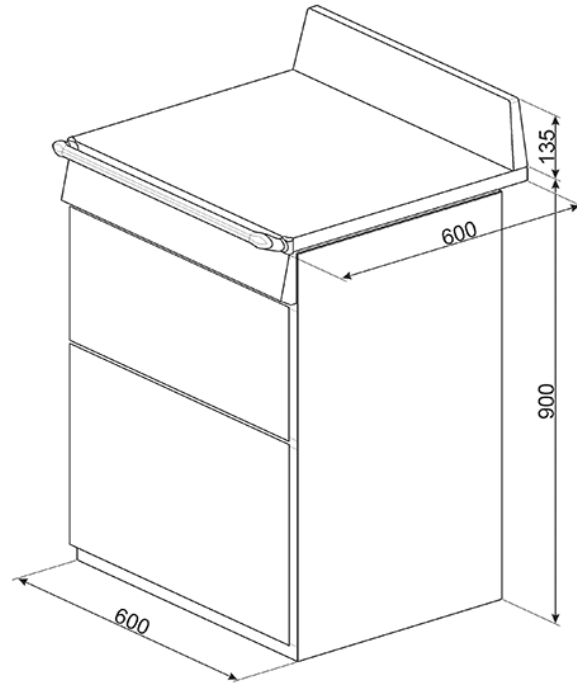

60cm "Victoria" Traditional Dual fuel 2 cavity Cooker with Gas hob, Cream enamel finish
 Energy rating AA
 EAN13: 8017709210632

• Special promotion on this model* 3 year guarantee on parts and labour if purchased by 30th April 2018. Terms and conditions apply. At selected displaying retailers only. [For full terms and conditions please click here](#) • MAIN OVEN •

• Oven capacity: gross - 68 litres, net - 61 litres • Digital electronic clock/programmer • Air cooling system • Removable inner door glass • 4 cooking levels, Metal side supports • Easy clean enamel interior • AUXILIARY OVEN •

• 4 functions including Upper & Lower element • Oven capacity: gross - 41 litres, net - 35 litres • Air cooling system • Closed door grilling • Removable inner door glass • 2 cooking levels, metal side supports • Easy clean enamel interior • HOB: •

• 4 Gas Burners • Rear left: 1.80 kW • Front left: Ultra rapid 4.20 kW • Rear right: 1.80 kW • Front right: 1.00 kW • Heavy duty cast iron pan stands • Automatic electronic ignition • Safety valves • Adaptable for LPG • **Nominal power: 5.5 kW** • Supply can vary depending on usage, please consult a qualified electrician for ampere requirement • STANDARD ACCESSORIES: • 1 x Telescopic guide shelf set (total extraction) • 2 x Extra deep tray (40mm deep) • 2 x Grill mesh • 3 x Chrome shelves • 1 x Cast iron Wok support