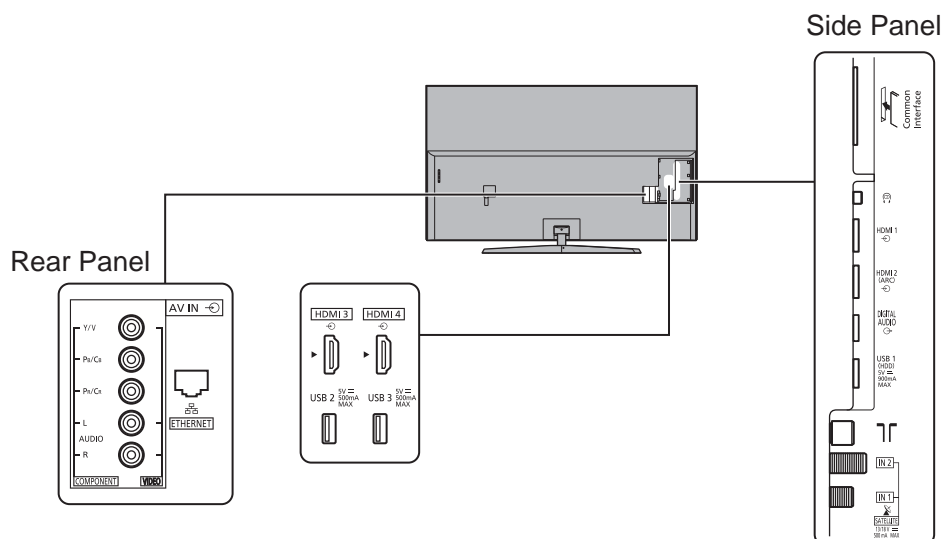

SPECIFICATIONS

Dimensions (W x H x D)	1 680 mm x 1 046 mm x 413 mm (With Pedestal)
	1 680 mm x 966 mm x 70 mm (TV only)
Mass	62.5 kg (With Pedestal) 54.0 kg (TV only)

DIMENSIONS

JACKS

Note:
To make sure that the LED TV fits the cabinet properly when a high degree of precision is required, we recommend that you use the LED TV itself to make the necessary cabinet measurements. Panasonic cannot be responsible for inaccuracies in cabinet design or manufacture.