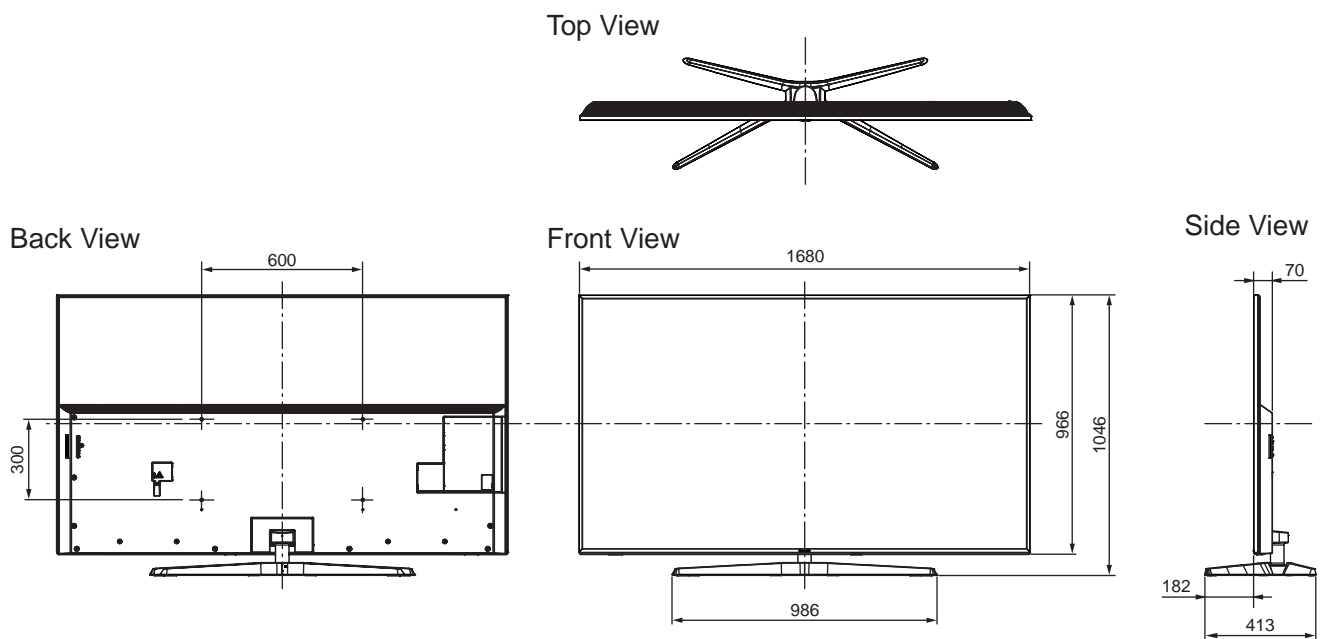

SPECIFICATIONS

Dimensions (W x H x D)	1 680 mm x 1 046 mm x 413 mm (With Pedestal)
	1 680 mm x 966 mm x 70 mm (TV only)
Mass	62.5 kg (With Pedestal) 54.0 kg (TV only)

DIMENSIONS

JACKS

Note:
To make sure that the LED TV fits the cabinet properly when a high degree of precision is required, we recommend that you use the LED TV itself to make the necessary cabinet measurements. Panasonic cannot be responsible for inaccuracies in cabinet design or manufacture.

Specifications are subject to change without notice.
Non-metric weights and measurements are approximate.