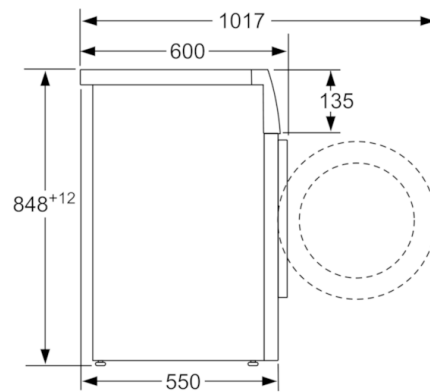

Technical Data

Construction type :	Free-standing
Height of removable worktop (mm) :	850
Dimensions of the product (mm) :	848 x 598 x 550
Net weight (kg) :	67.859
Connection rating (W) :	2300
Current (A) :	10
Voltage (V) :	220-240
Frequency (Hz) :	50
Approval certificates :	CE, VDE
Length of electrical supply cord (cm) :	210
Washing performance class :	A
Door hinge :	Left
Wheels :	No
EAN code :	4242005078752
Capacity cotton (kg) - NEW (2010/30/EC) :	8.0
Energy efficiency class (2010/30/EC) :	A+++
Energy consumption annual (kWh/annum) - NEW (2010/30/EC) :	176
Power consumption in off-mode (W) - NEW (2010/30/EC) :	0.12
Power consumption in left-on mode - NEW (2010/30/EC) :	0.50
Water consumption annual (l/annum) - NEW (2010/30/EC) :	9900
Spin drying performance class :	B
Maximum spin speed (rpm) - NEW (2010/30/EC) :	1155
Average washing time cotton 40C (partial load) - NEW (2010/30/EC) :	200
Average washing time cotton 60C (full load) (min) - NEW (2010/30/EC) :	200
Average washing time cotton 60C (partial load) - NEW (2010/30/EC) :	200
Noise level washing (dB(A) re 1 pW) :	54
Noise level spinning (dB(A) re 1 pW) :	76
Installation type :	Free-standing

Technical Information

- Dimensions (H X W X D): 84.8 x 59.8 x 55 cm
- Slide-under installation
- Large silver-white door with 180° opening and 30 cm porthole

Serie | 4 Washing Machines**WAN24108GB****Automatic washing machine**

measurements in mm

measurements in mm