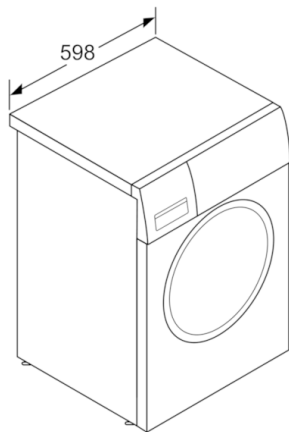

Technical Data

Construction type :	Free-standing
Height of removable worktop (mm) :	850
Dimensions of the product (mm) :	848 x 598 x 550
Net weight (kg) :	67.859
Connection rating (W) :	2300
Current (A) :	10
Voltage (V) :	220-240
Frequency (Hz) :	50
Approval certificates :	CE, VDE
Length of electrical supply cord (cm) :	210
Washing performance class :	A
Door hinge :	Left
Wheels :	No
EAN code :	4242005078752
Capacity cotton (kg) - NEW (2010/30/EC) :	8.0
Energy efficiency class (2010/30/EC) :	A+++
Energy consumption annual (kWh/annum) - NEW (2010/30/EC) :	176
Power consumption in off-mode (W) - NEW (2010/30/EC) :	0.12
Power consumption in left-on mode - NEW (2010/30/EC) :	0.50
Water consumption annual (l/annum) - NEW (2010/30/EC) :	9900
Spin drying performance class :	B
Maximum spin speed (rpm) - NEW (2010/30/EC) :	1155
Average washing time cotton 40C (partial load) - NEW (2010/30/EC) :	200
Average washing time cotton 60C (full load) (min) - NEW (2010/30/EC) :	200
Average washing time cotton 60C (partial load) - NEW (2010/30/EC) :	200
Noise level washing (dB(A) re 1 pW) :	54
Noise level spinning (dB(A) re 1 pW) :	76
Installation type :	Free-standing

Technical Information

- Dimensions (H X W X D): 84.8 x 59.8 x 55 cm
- Slide-under installation
- Large silver-white door with 180° opening and 30 cm porthole

Serie | 4 Washing Machines**WAN24108GB****Automatic washing machine**