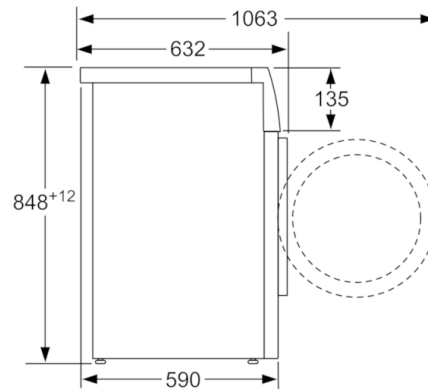

Technical Data

Built-in / Free-standing :	Free-standing
Height of removable worktop (mm) :	850
Dimensions of the product (mm) :	848 x 598 x 590
Net weight (kg) :	71.770
Connection Rating (W) :	2300
Current (A) :	10
Voltage (V) :	220-240
Frequency (Hz) :	50
Approval certificates :	CE, VDE
Length electrical supply cord (cm) :	160
Washing performance class :	A
Door hinge :	Left
Wheels :	No
Power consumption standby/network: Please check the user manual for how to switch off the WiFi module. :	0.9
Time auto-standby/network :	20.0
EAN code :	4242005074266
Capacity cotton (kg) - NEW (2010/30/EC) :	9.0
Energy efficiency class (2010/30/EC) :	A+++
Energy consumption annual (kWh/annum) - NEW (2010/30/EC) :	152.00
Power consumption in off-mode (W) - NEW (2010/30/EC) :	0.12
Power consumption in left-on mode - NEW (2010/30/EC) :	0.43
Water consumption annual (l/annum) - NEW (2010/30/EC) :	11220
Spin drying performance class :	B
Maximum spin speed (rpm) - NEW (2010/30/EC) :	1361
Average washing time cotton 40C (partial load) - NEW (2010/30/EC) :	285
Average washing time cotton 60C (full load) (min) - NEW (2010/30/EC) :	285
Average washing time cotton 60C (partial load) - NEW (2010/30/EC) :	285
Duration of the left-on mode - NEW (2012/30/EC) (min) :	20
Noise level washing (dB(A) re 1 pW) :	47
Noise level spinning (dB(A) re 1 pW) :	71
Installation typology :	Freestanding

Technical Information

- Dimensions (H x W x D): 84.8 x 59.8 x 59 cm
- Slide-under installation
- Large chrome, white door with 171° opening and 32cm porthole opening

Serie | 8 Washing Machines**WAW285H0GB****Automatic washing machine**

measurements in mm

measurements in mm