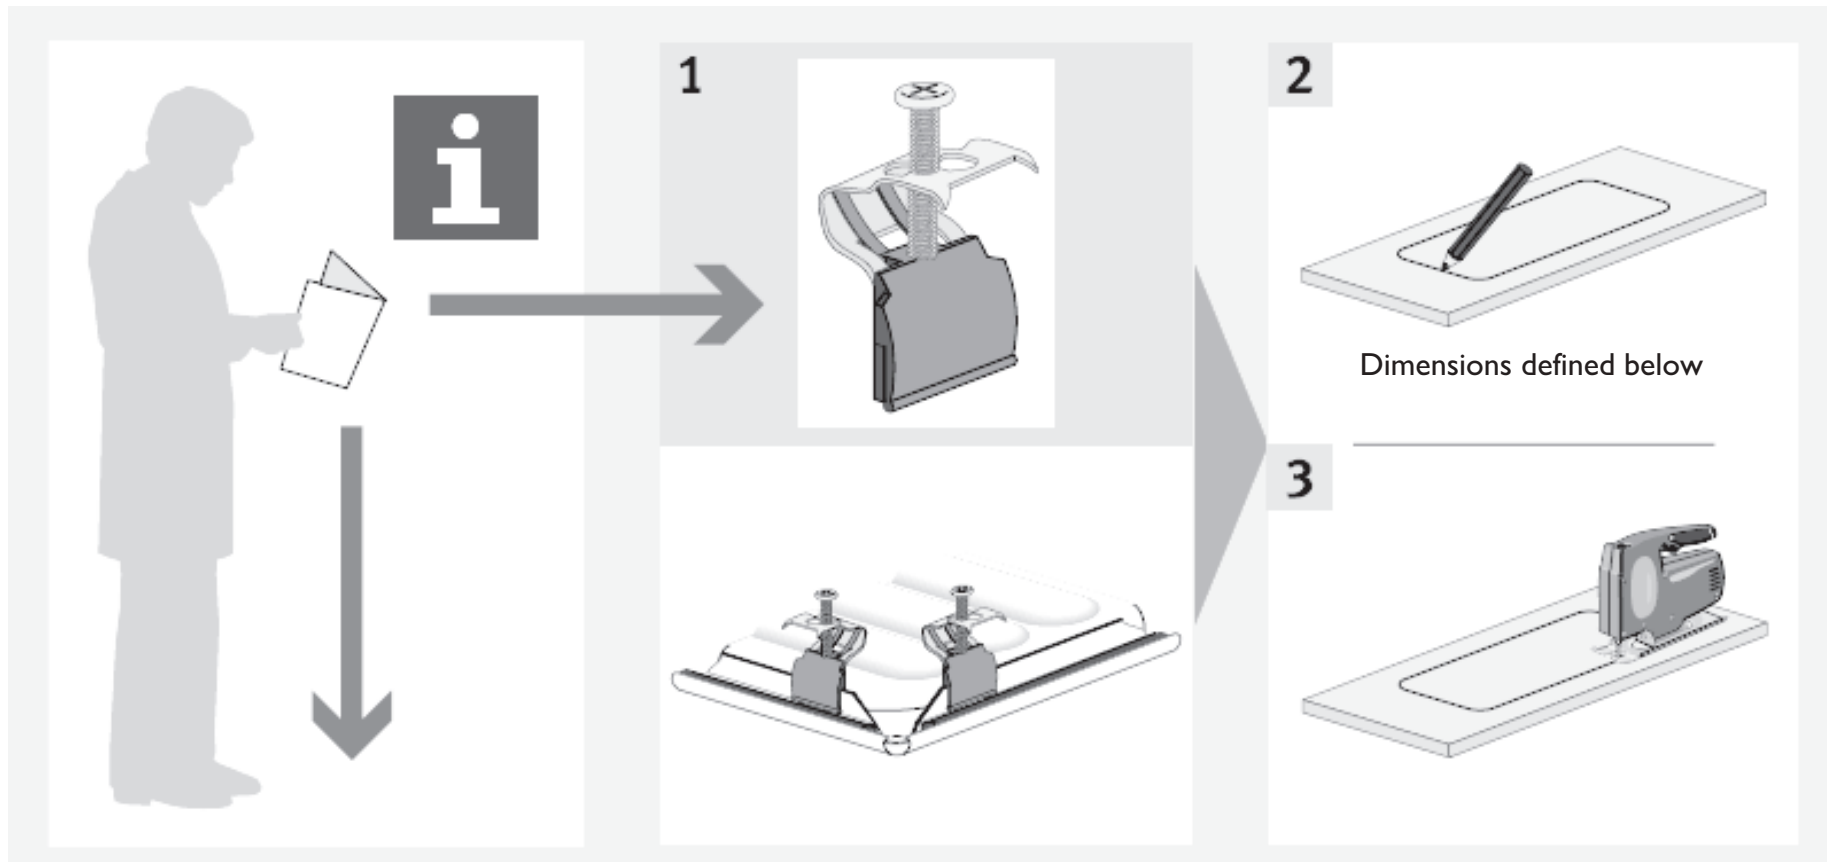

Installation Instruction – Zeta / Isis Stainless Steel Sink Ranges

Cut-out Dimensions:
 (Dimensions in mm)

Carron Phoenix, Franke UK Ltd, West Park, MIOC, Styal Road, Manchester M22 5WB
 Tel: 01324 638321 Fax: 01324 620978 email: sales@carron.com www.carron.com