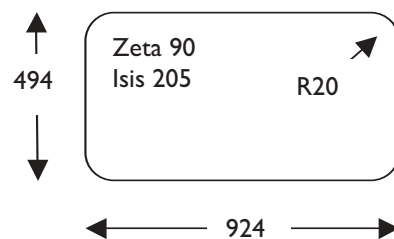

Installation Instruction – Zeta / Isis Stainless Steel Sink Ranges

Cut-out Dimensions:
 (Dimensions in mm)

Carron Phoenix, Franke UK Ltd, West Park, MIOC, Styal Road, Manchester M22 5WB
 Tel: 01324 638321 Fax: 01324 620978 email: sales@carron.com www.carron.com