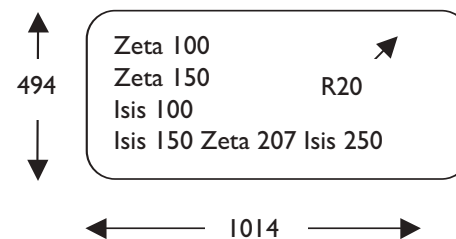

Installation Instruction – Zeta / Isis Stainless Steel Sink Ranges

Cut-out Dimensions:
 (Dimensions in mm)

Carron Phoenix, Franke UK Ltd, West Park, MIOC, Styal Road, Manchester M22 5WB
 Tel: 01324 638321 Fax: 01324 620978 email: sales@carron.com www.carron.com