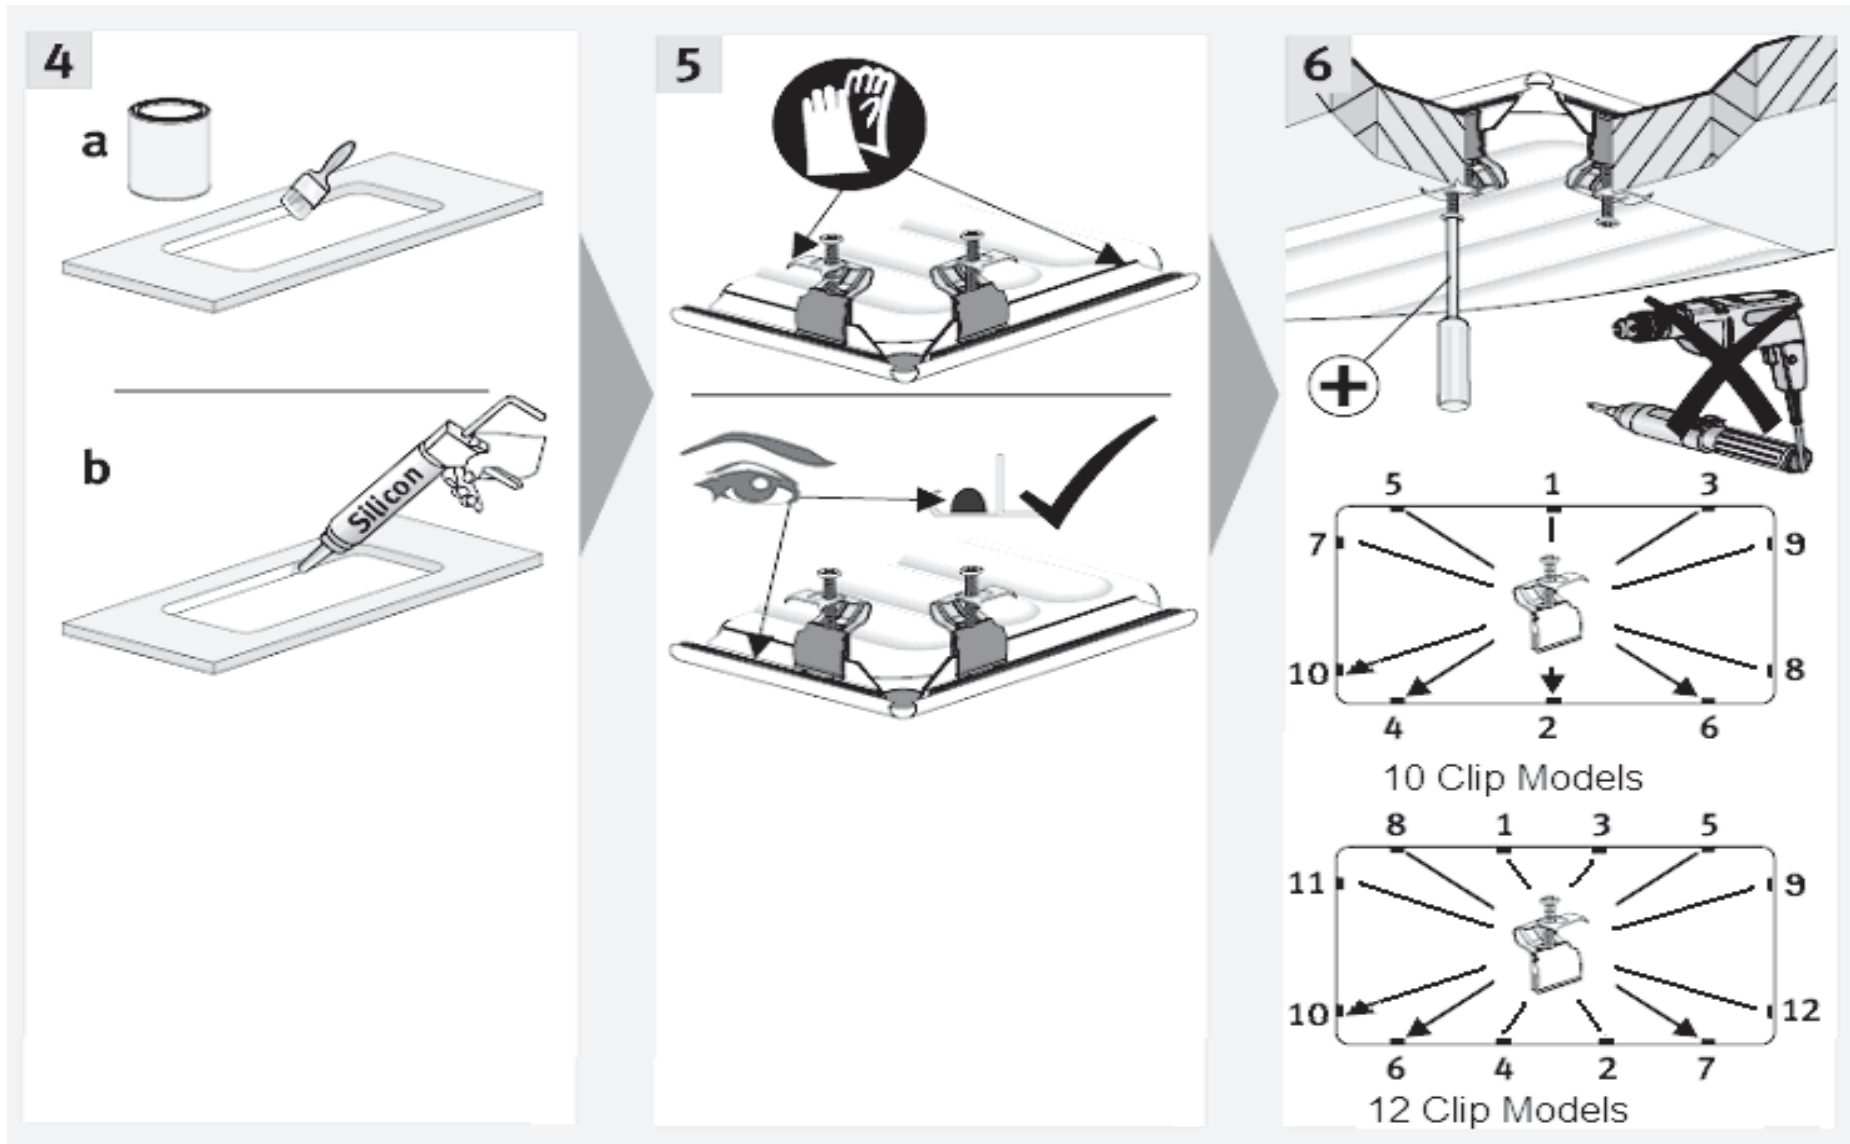

Installation Instruction – Zeta / Isis Stainless Steel Sink Ranges

Cut-out Dimensions:
 (Dimensions in mm)

Carron Phoenix, Franke UK Ltd, West Park, MIOC, Styal Road, Manchester M22 5WB
 Tel: 01324 638321 Fax: 01324 620978 email: sales@carron.com www.carron.com