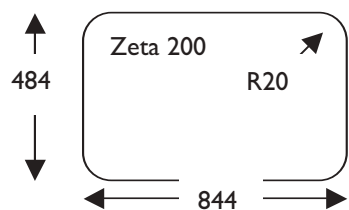

Installation Instruction – Zeta / Isis Stainless Steel Sink Ranges

Cut-out Dimensions:
 (Dimensions in mm)

Carron Phoenix, Franke UK Ltd, West Park, MIOC, Styal Road, Manchester M22 5WB
 Tel: 01324 638321 Fax: 01324 620978 email: sales@carron.com www.carron.com