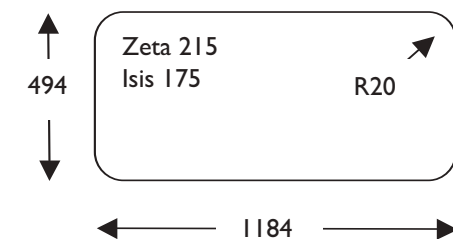

Installation Instruction – Zeta / Isis Stainless Steel Sink Ranges

Cut-out Dimensions:
 (Dimensions in mm)

Carron Phoenix, Franke UK Ltd, West Park, MIOC, Styal Road, Manchester M22 5WB
 Tel: 01324 638321 Fax: 01324 620978 email: sales@carron.com www.carron.com