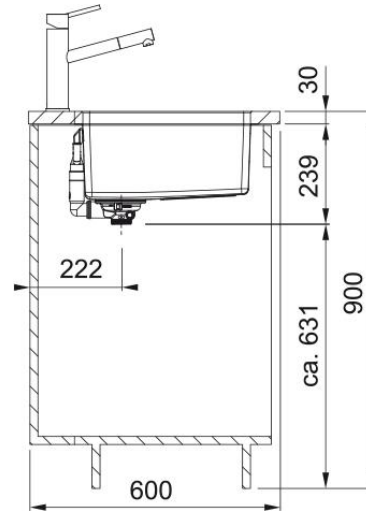

MARIS BOWL MRX 160 34-19 LHSB | 122.0553.949

Technical Data

Product Information

Sink type	Bowl (no drainer)
Type of material	Stainless steel
Number of bowls	1,5
Color	Steel
Finish	Stainless steel brushed

Dimensions

External size: right to left	595.0
External size: front to back	440.0
Bowl 1 size: right to left	340.0
Bowl 1 size: front to back	400.0
Bowl 1: depth	180.0
Bowl 2 size: right to left	190.0
Bowl 2 size: front to back	400.0
Bowl 2: depth	130.0

Installation

Minimum cabinet size	80 cm
----------------------	-------

Product specifications

Installation type	Undermount
Waste outlet	3 1/2"
Position of drainer	No drainer

Product Identification

Product brand	FRANKE
Product family	Maris
Model range	Maris
Approval logo	CE
Approval logo	UKCA

Properties

Drainers number	No drainer
Product reversibility	No
Tap ledge	No
Waste kit include	Yes
Waste kit type	Manual
Siphon included	No
Number of tap holes	No tap hole
Soap dispenser hole	No