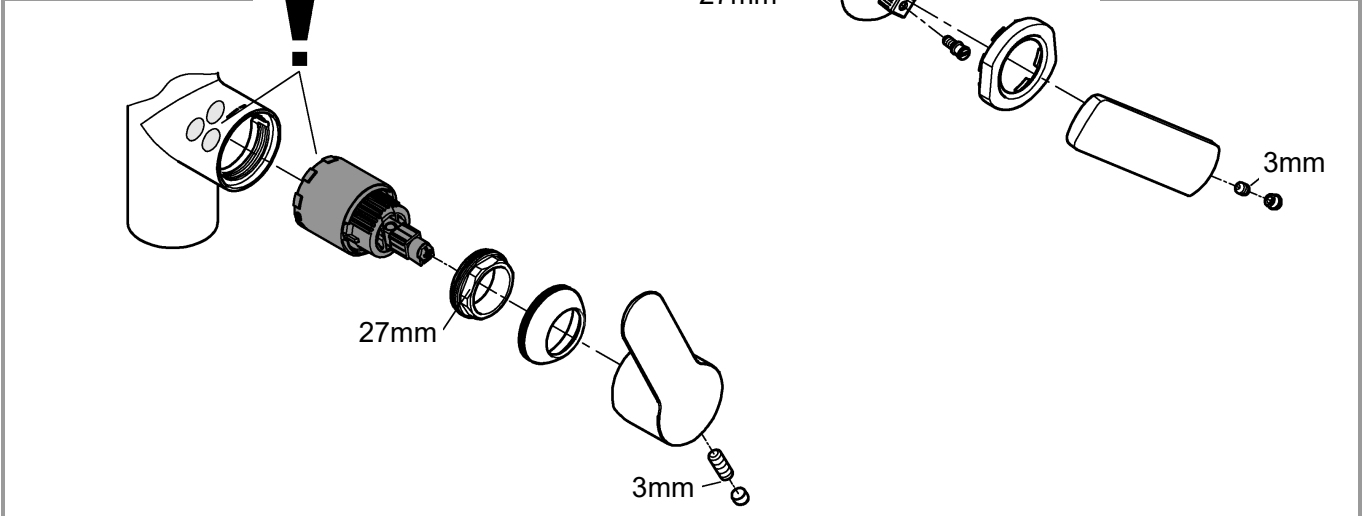

C

D

3mm

max.

max.

Pure Freude
an Wasser

GROHE
Wasser

D