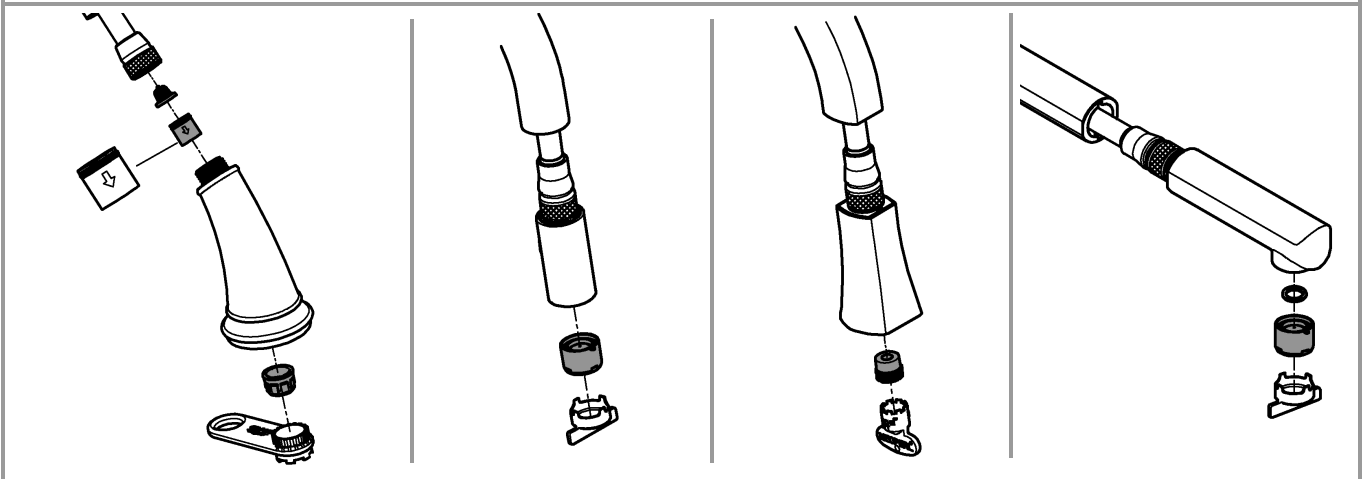

C

D

3mm

max.

max.

Pure Freude
an Wasser

GROHE
Wasser

D