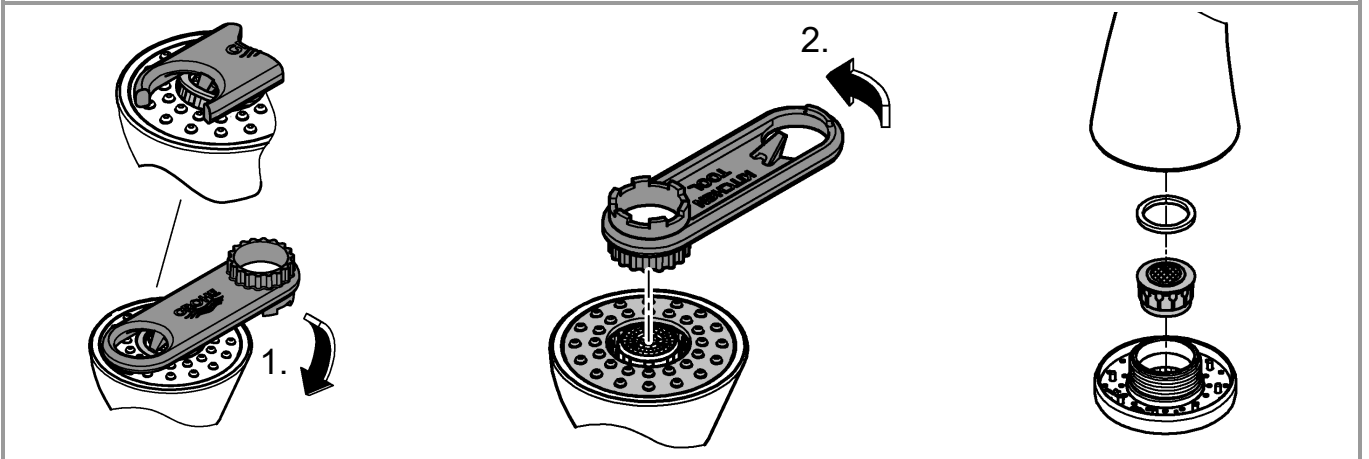

C

D

3mm

max.

max.

Pure Freude
an Wasser

GROHE
Wasser

D