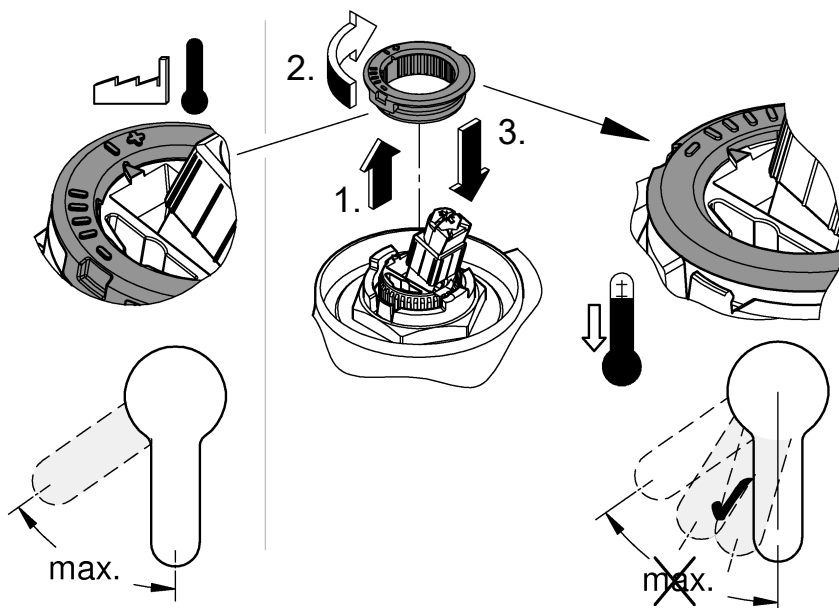

1. ↑
36mm
max. 15Nm

2. →

3

4

5

6

A

B

C

D

3mm

max.

max.

Pure Freude
an Wasser

GROHE
Wasser

D