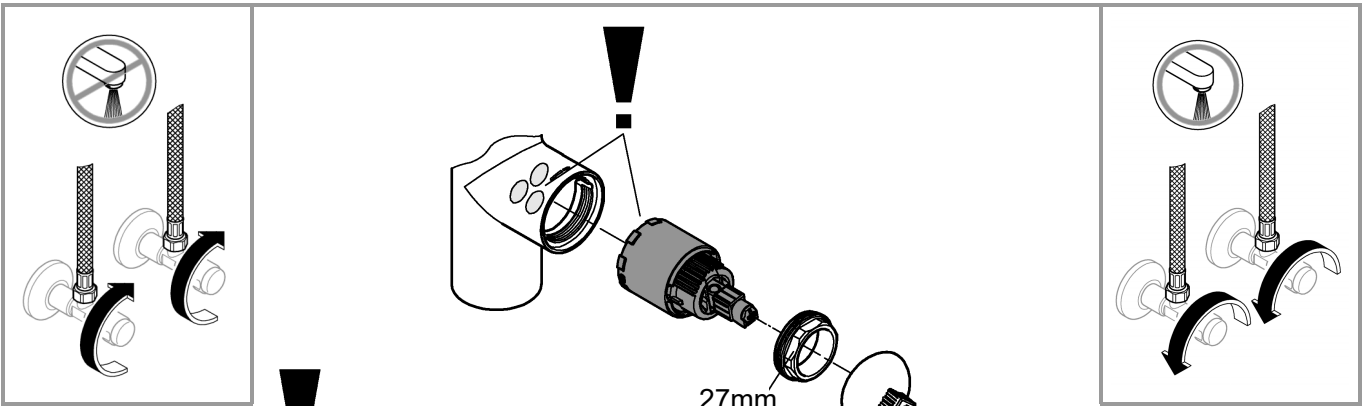

C

D

3mm

max.

max.

Pure Freude
an Wasser

GROHE
Wasser

D