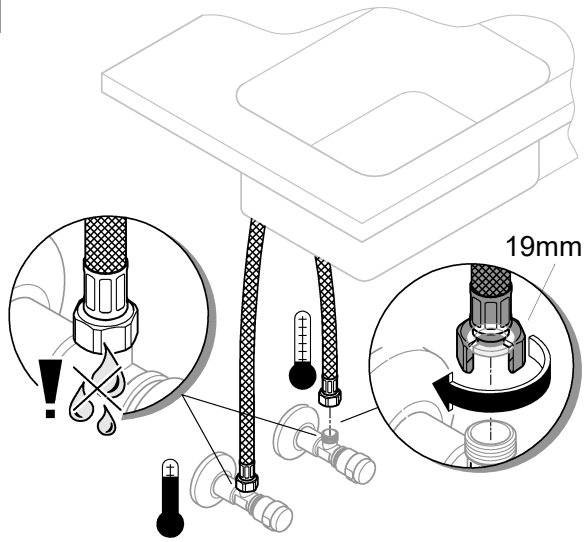

1. ↑
36mm
max. 15Nm

2. →

3

4

5

6

A

B

C

D

3mm

max.

max.

Pure Freude
an Wasser

GROHE
Wasser

D