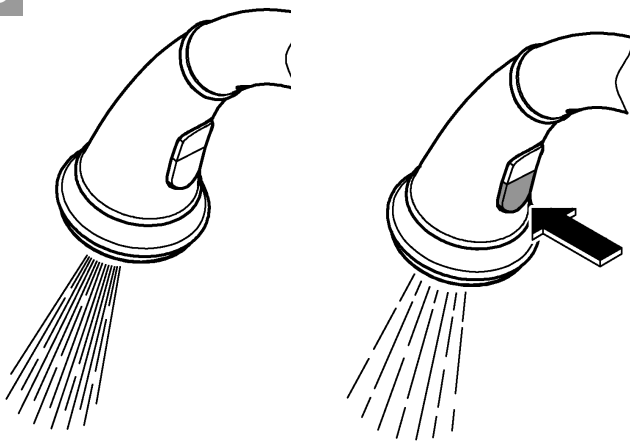

C

D

3mm

max.

max.

Pure Freude
an Wasser

GROHE
Wasser

D