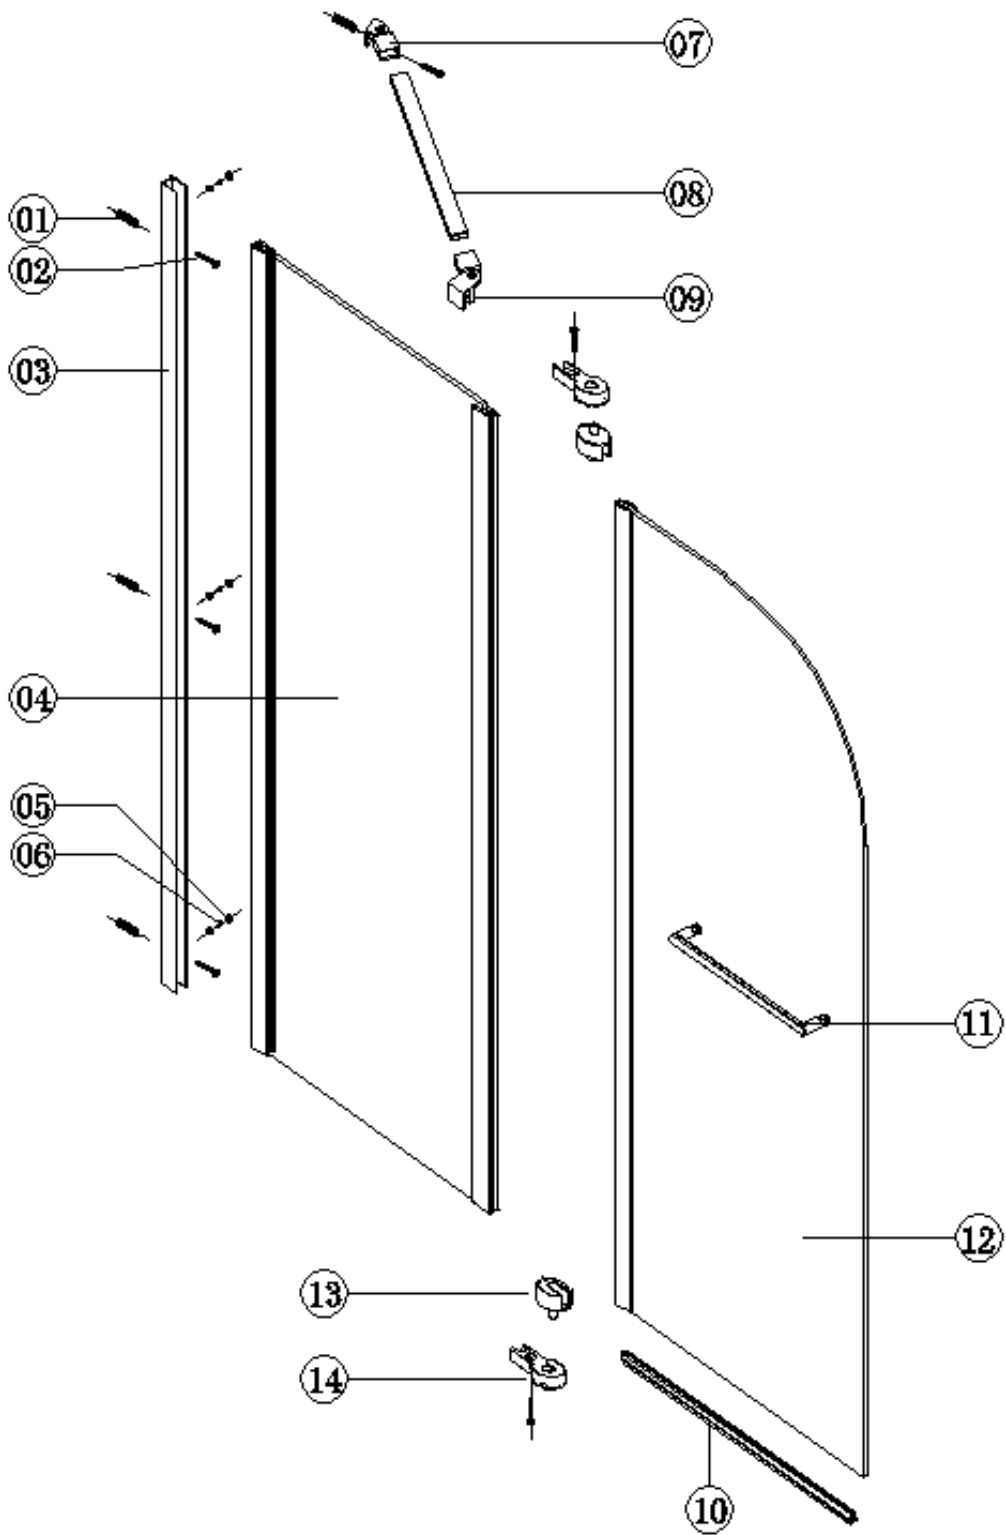

Parts / Diagrams