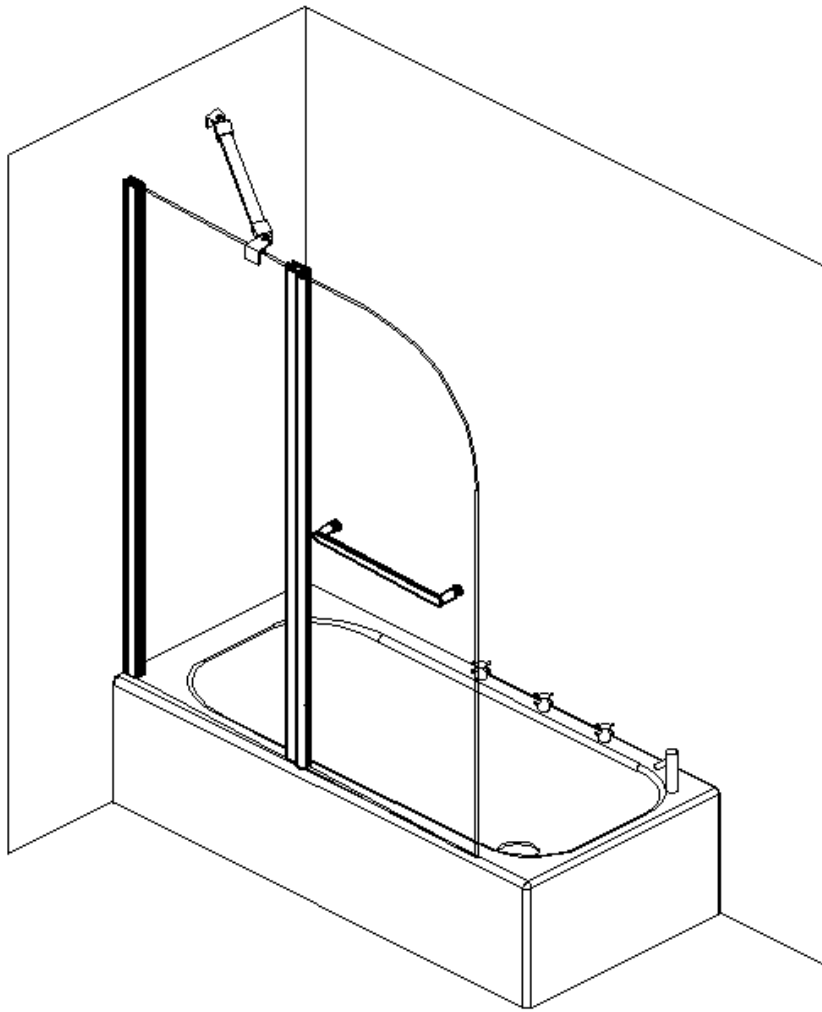

## Zibal Selene Hinged with Fixed Panel 6mm Chrome Bath Screen with Towel Rail BeBa\_28048

- **Multi-person assembly**
- **Tools required**
- **We always recommend using professional tradespeople to install your product**