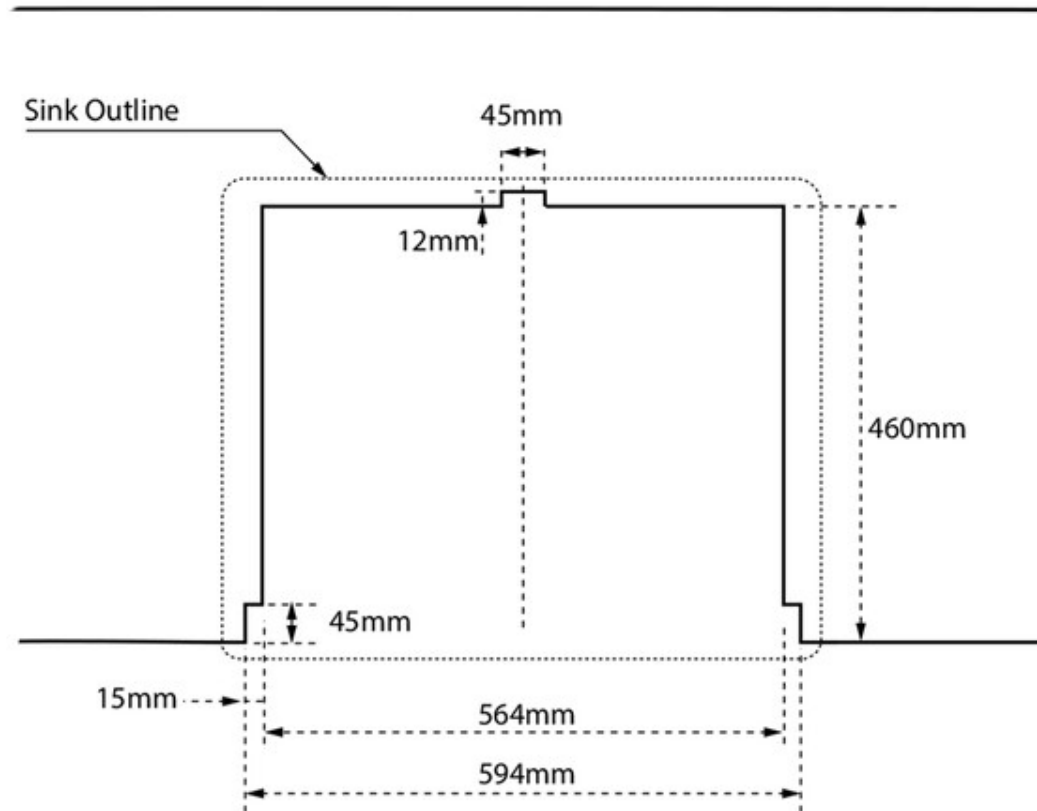

Hartland is available with a single bowl offering an overall measurement of 629mm wide, which fits 600mm cabinet sizes comfortably.

- Contemporary Belfast sink with apron front
- Manufactured from fire-clay ceramic
- Waste and plumbing kit included

RANGEMASTER

SINKS & TAPS

Material	Fire clay Ceramic
Material Gauge	
Material Finish Bowl	White
Material Finish Drainer	White
Drainer Position	
Overall Length (mm)	629
Overall Width (mm)	494
Main Bowl Length (mm)	527
Main Bowl Width (mm)	401
Main Bowl Depth (mm)	186
Second Bowl Length (mm)	-
Second Bowl Width (mm)	-
Second Bowl Depth (mm)	-
Tap hole Size (mm)	1 x 35
Waste Size (mm)	1 x 90
Waste Kit	Included with sink (1 x 90mm BSW & overflow kit)
Min. Base Unit (mm)	600
Cutout Size Length (mm)	594
Cutout Size Width (mm)	460
Warranty Sinks (years)	0
Product Code	CHA622WH/
Barcode	5015834052779

HARTLAND FIRE CLAY CERAMIC SINK

CHA622WH/

Technical Drawing

NB. Due to manufacturing processes this sink may have a +/- 5mm tolerance on the measurements.

Date of download: October 15, 2024

AGA Rangemaster continuously seeks improvements in specification, design and production of products and thus, alterations take place periodically. Whilst every effort is made to produce up-to date resources, the information included here is intended as a guide. Always refer to the product's installation instructions when fitting, installation work should be completed a professional tradesman.

HARTLAND FIRE CLAY CERAMIC SINK

CHA622WH/

Cut Out Template

Dimensions in mm. Not to scale.

Date of download: October 15, 2024

AGA Rangemaster continuously seeks improvements in specification, design and production of products and thus, alterations take place periodically. Whilst every effort is made to produce up-to date resources, the information included here is intended as a guide. Always refer to the product's installation instructions when fitting, installation work should be completed a professional tradesman.