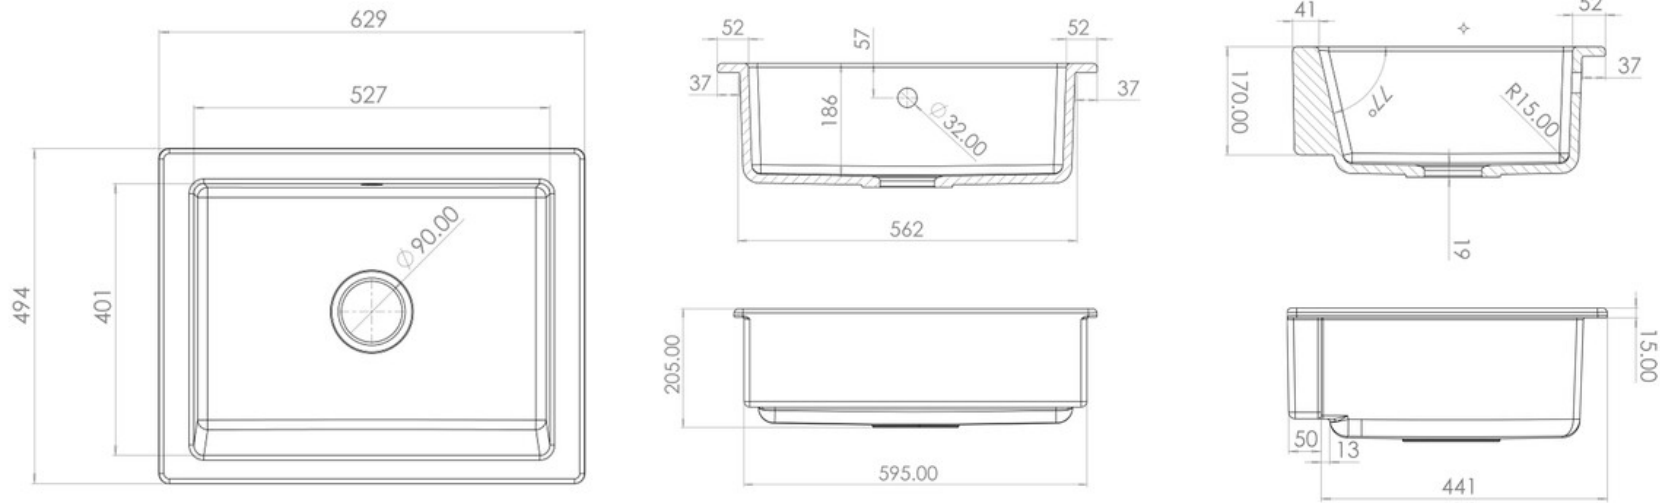

HARTLAND FIRE CLAY CERAMIC SINK

CHA622WH/

Technical Drawing

NB. Due to manufacturing processes this sink may have a +/- 5mm tolerance on the measurements.

Date of download: October 15, 2024

AGA Rangemaster continuously seeks improvements in specification, design and production of products and thus, alterations take place periodically. Whilst every effort is made to produce up-to date resources, the information included here is intended as a guide. Always refer to the product's installation instructions when fitting, installation work should be completed a professional tradesman.

HARTLAND FIRE CLAY CERAMIC SINK

CHA622WH/