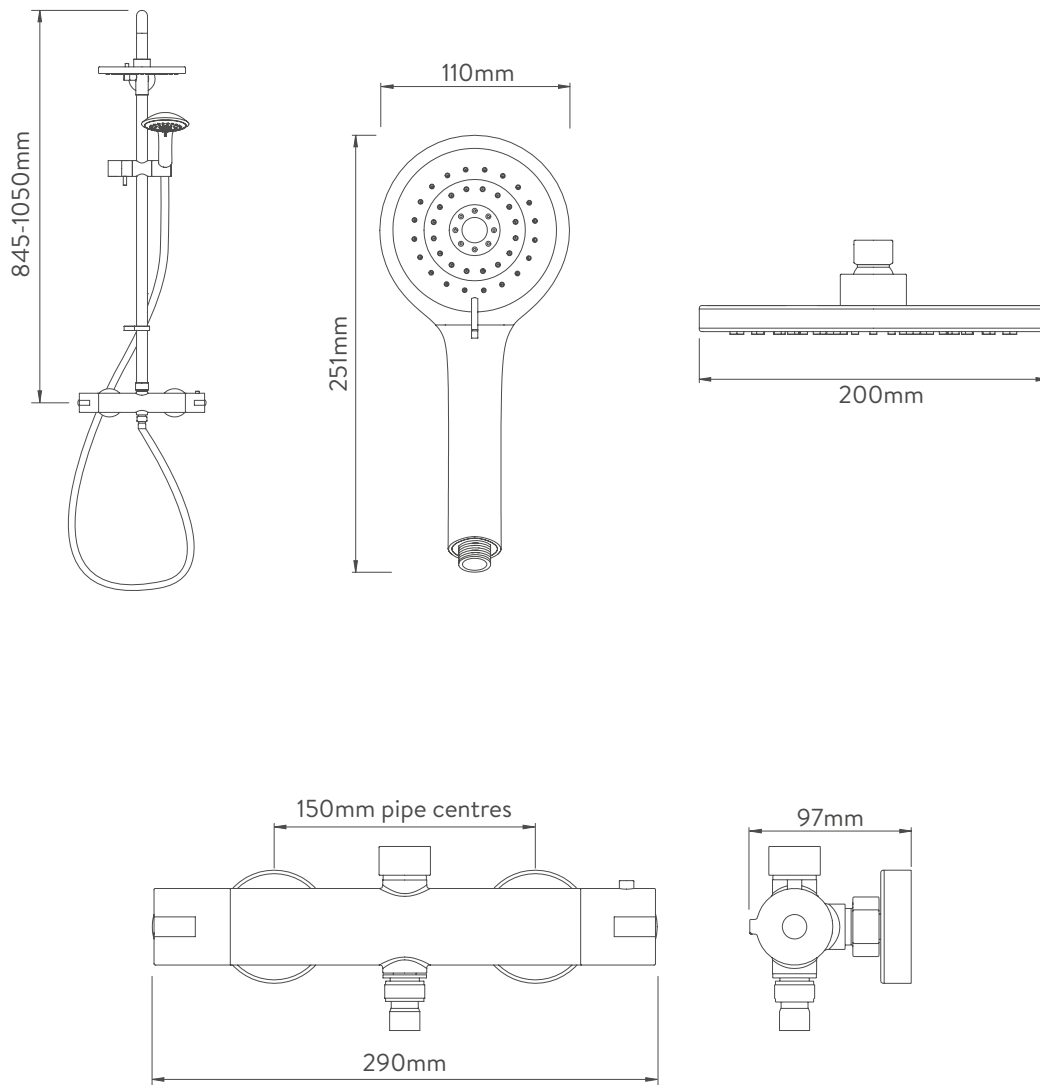

AQUALISA

SAFE TOUCH ROUND SHOWER COLUMN

RNDSCBV2.MB

HP
MATT BLACK

DIMENSIONAL DRAWINGS

AQUALISA

SAFE TOUCH ROUND SHOWER COLUMN

RNDSCBV2.MB

HP
MATT BLACK

TECHNICAL SPECIFICATIONS

Minimum pressure requirements	1 Bar
Maximum pressure requirements	5 Bar
Flow rates @ 3 bar	Adjustable head: 10.6 l/m Fixed head: 11.5 l/m
Inlet fitting connections	3/4" Threaded
Rear inlet supply positions	150mm centres
Outlet connections	1/2" Thread
Valve inlet centres	150mm centres
Supply temperature	Max 65°C
Water system	High Pressure
Features	Separate temperature control with override button for extra safety
	Brass "Safe Touch" body
	Flow control with integral diverter to switch between shower heads
	Includes Easy fit wall brackets
	Soft rub nozzles for easy cleaning
	3 spray patterns, easy click spray control
	Adjustable telescopic shower column 845mm - 1050mm
	200mm fixed drencher head, 110mm adjustable head
	1.5m matt black smooth hose
Colour	Matt Black
Guarantee period	5 years