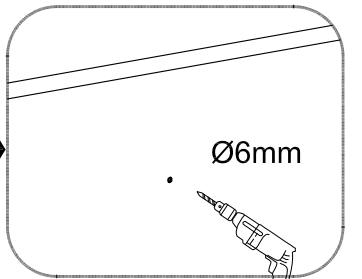

SESP764

Ø6mm

Ø2.8mm

Ø6 Masonry drill bit

Ø2.8 Masonry drill bit