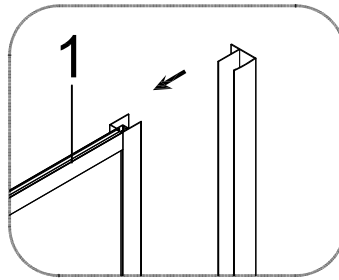

SESP764

Ø6mm

Ø2.8mm

Ø6 Masonry drill bit

Ø2.8 Masonry drill bit