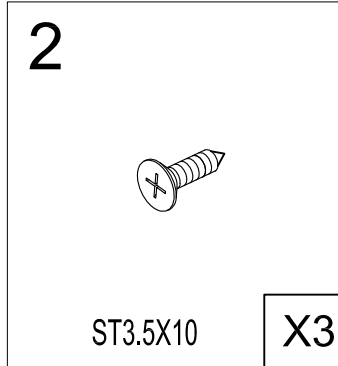

SESP764

Ø6mm

Ø2.8mm

Ø6 Masonry drill bit

Ø2.8 Masonry drill bit