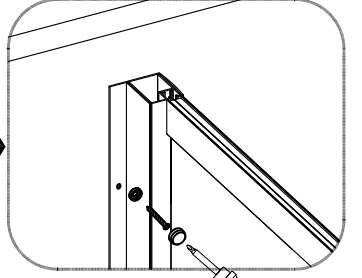

SESP764

Ø6mm

Ø2.8mm

Ø6 Masonry drill bit

Ø2.8 Masonry drill bit