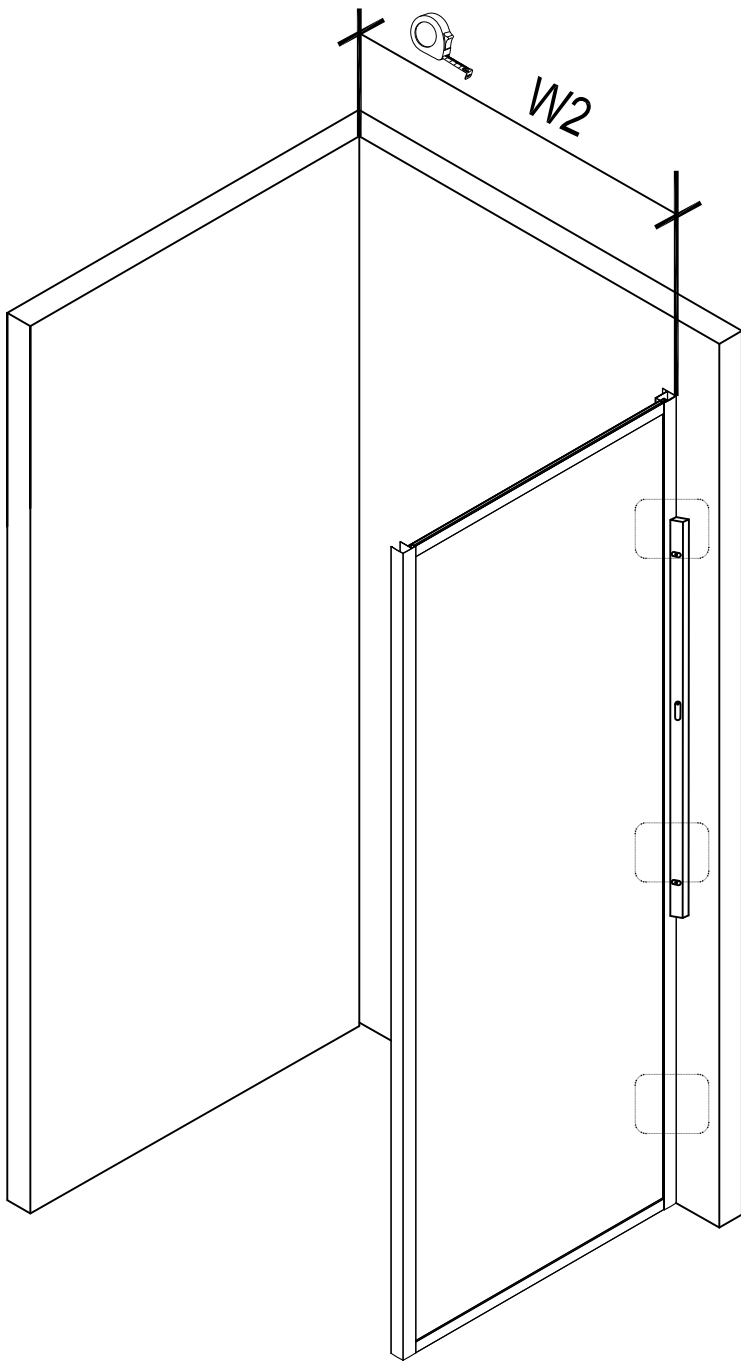

SESP764

Ø6mm

Ø2.8mm

Ø6 Masonry drill bit

Ø2.8 Masonry drill bit