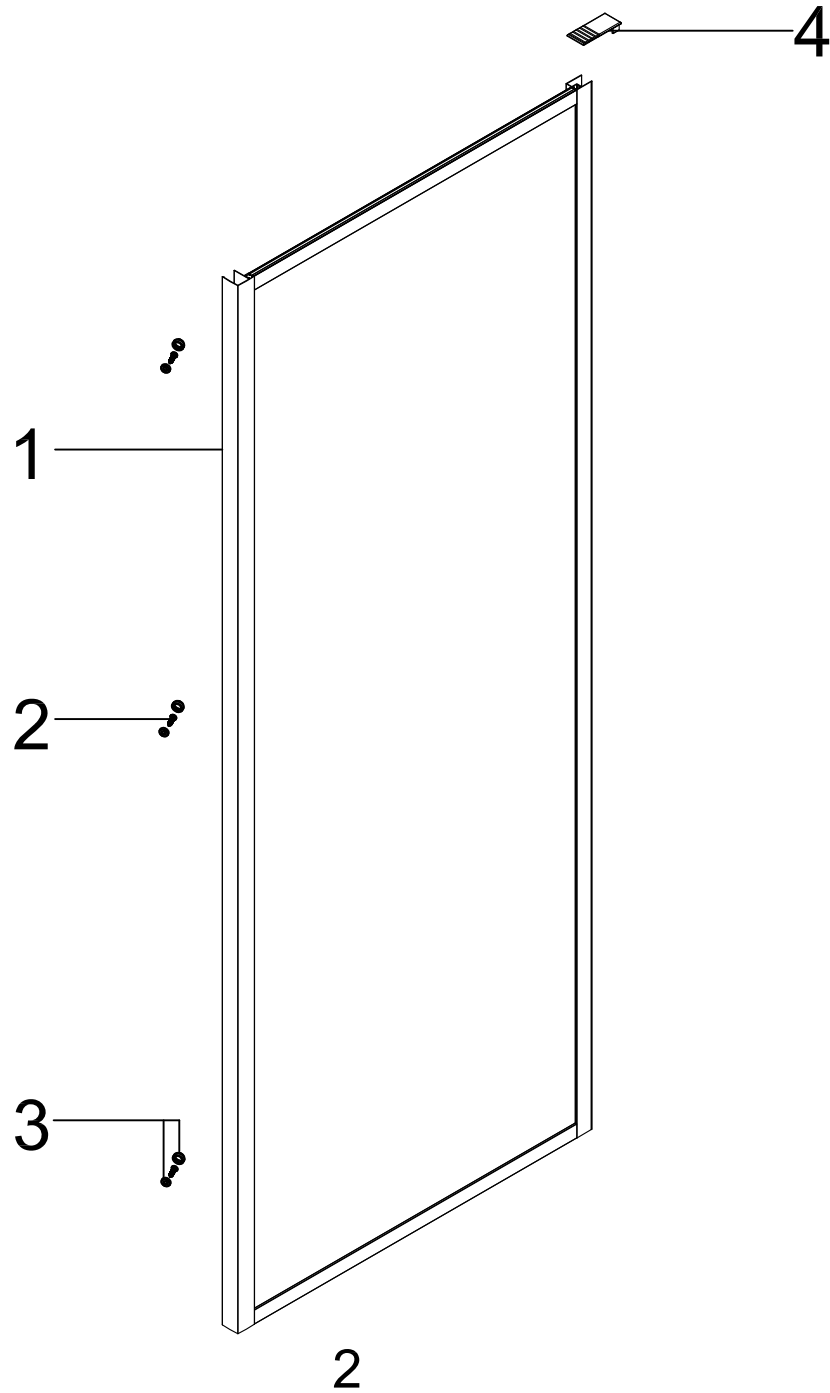

SESP764

Ø6mm

Ø2.8mm

Ø6 Masonry drill bit

Ø2.8 Masonry drill bit