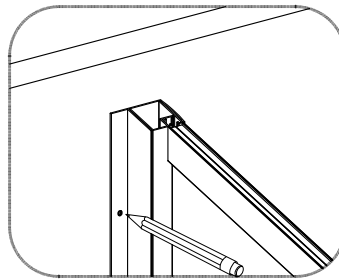

SESP764

Ø6mm

Ø2.8mm

Ø6 Masonry drill bit

Ø2.8 Masonry drill bit