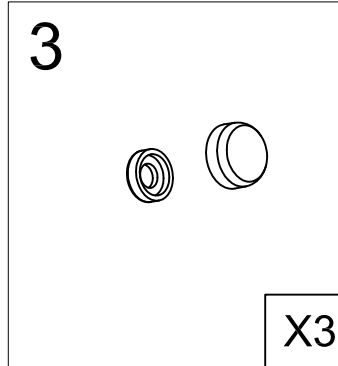

SESP764

Ø6mm

Ø2.8mm

Ø6 Masonry drill bit

Ø2.8 Masonry drill bit